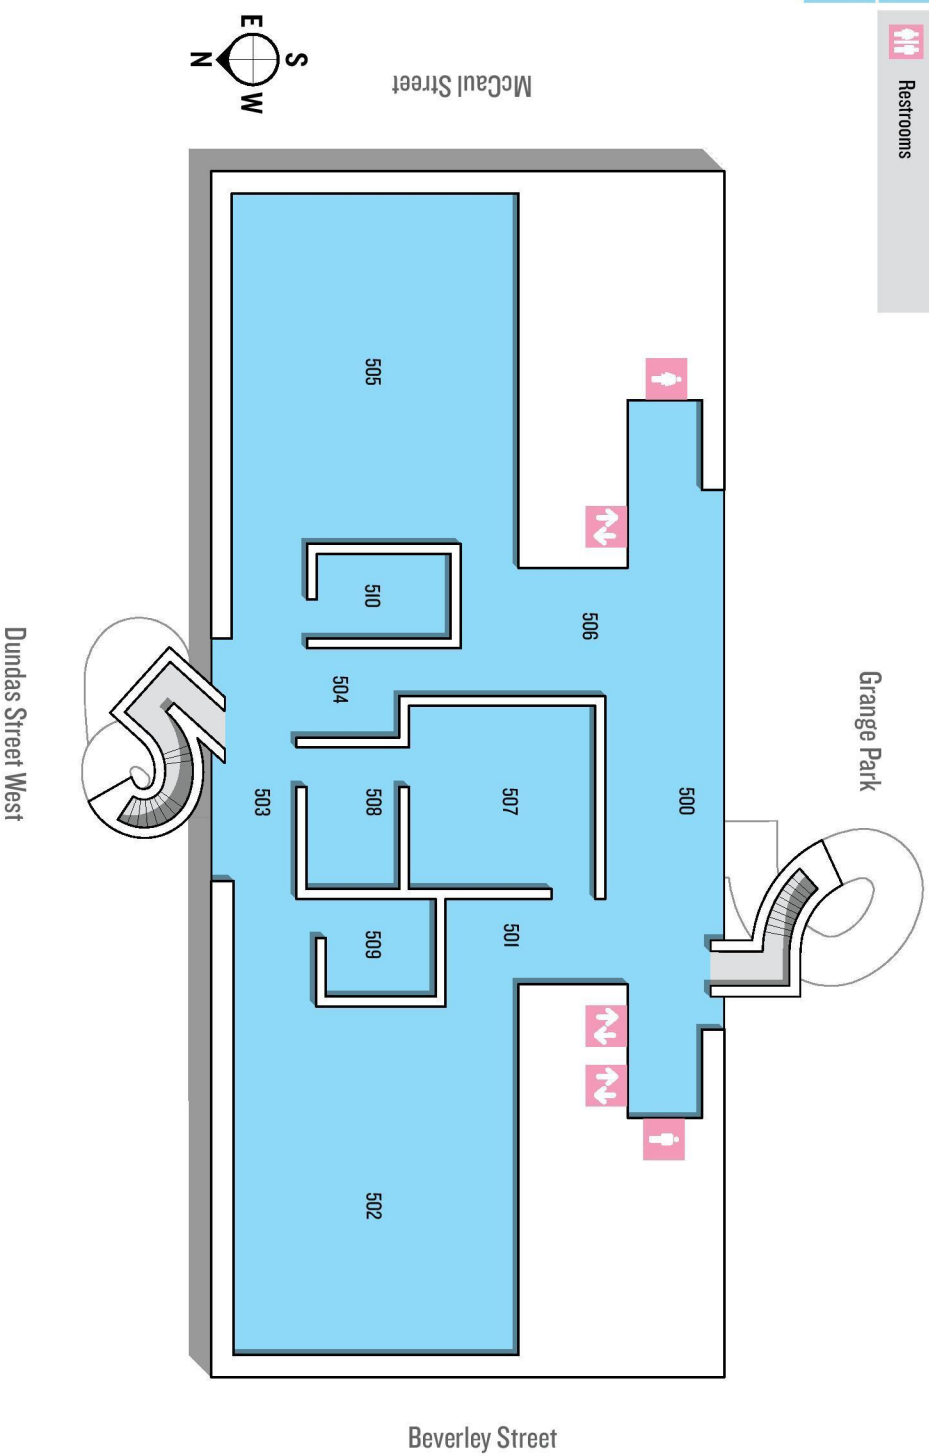

CONTEMPORARY
 Access via Joey & Toby Tanenbaum
 Sculpture Atrium (46 & 24) on your map)
 Vivian & David Campbell
 Centre for Contemporary Art 500-510

Elevator
 Restrooms

Level 5

AGO at a Glance

How to use the map

All of our galleries are numbered
 in the doorways to correspond
 with your map.

252