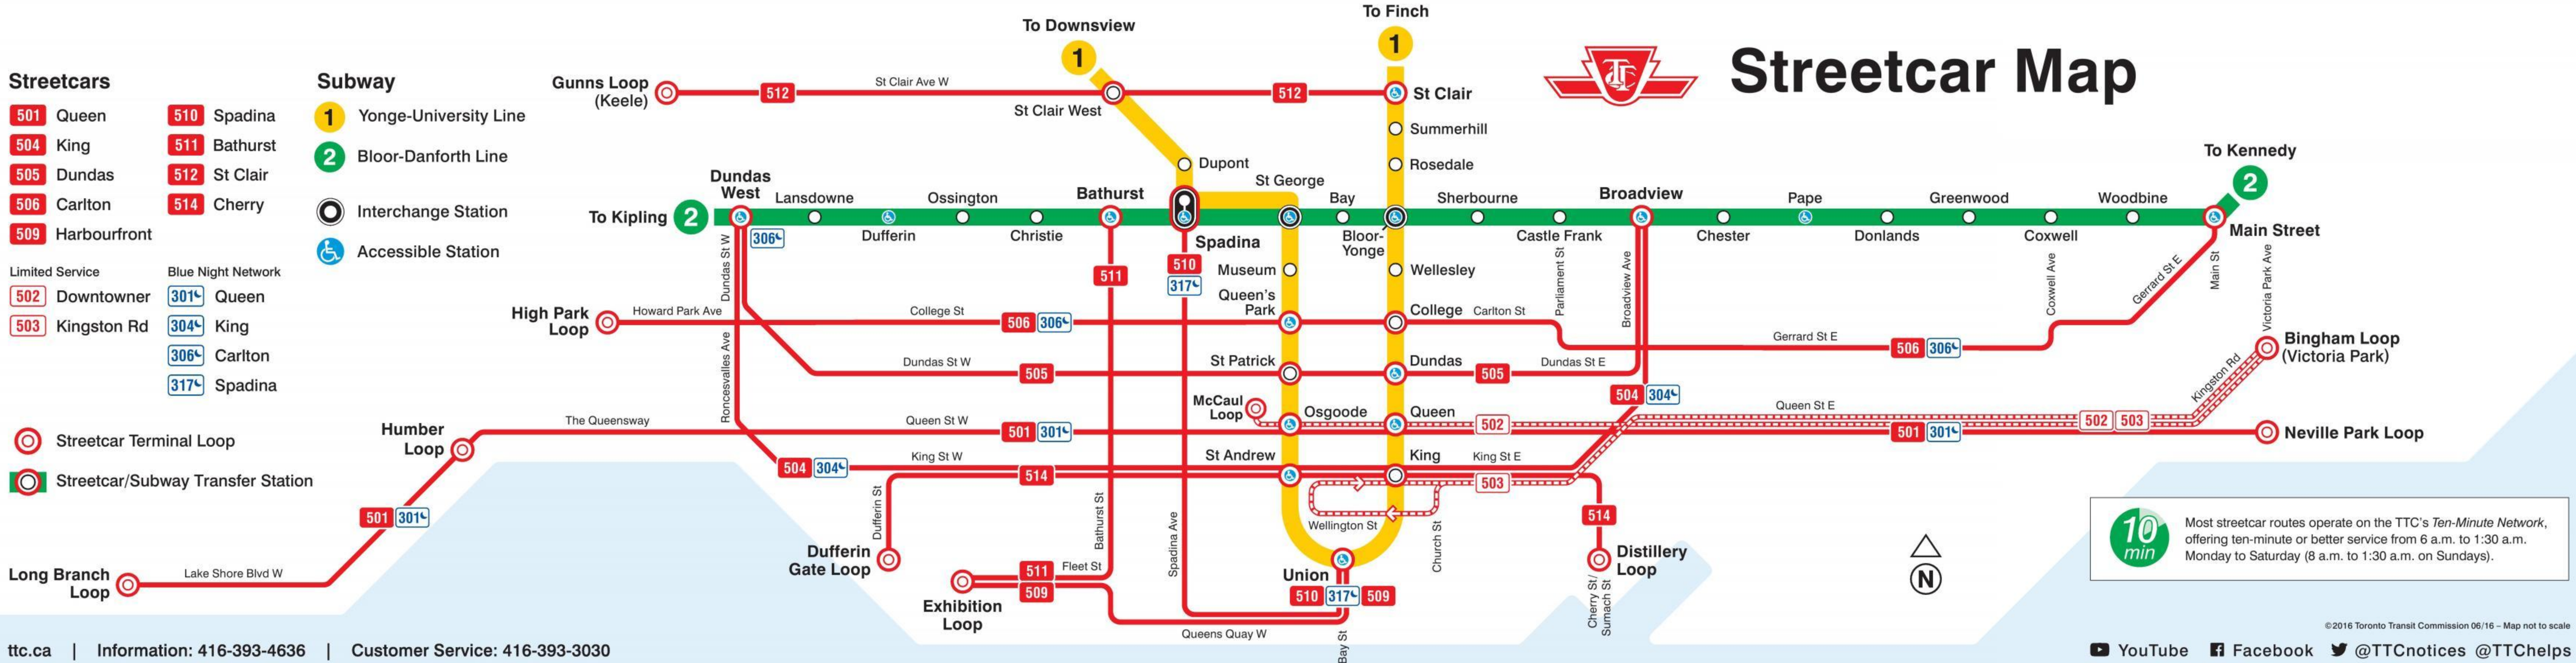

Streetcar Map

- Streetcars**
- 501 Queen
 - 504 King
 - 505 Dundas
 - 506 Carlton
 - 509 Harbourfront
 - 510 Spadina
 - 511 Bathurst
 - 512 St Clair
 - 514 Cherry
- Limited Service
- 502 Downtowner
 - 503 Kingston Rd
- Blue Night Network
- 301 Queen
 - 304 King
 - 306 Carlton
 - 317 Spadina
- Streetcar Terminal Loop
 - Streetcar/Subway Transfer Station

- Subway**
- 1 Yonge-University Line
 - 2 Bloor-Danforth Line
 - Interchange Station
 - Accessible Station

10 min Most streetcar routes operate on the TTC's *Ten-Minute Network*, offering ten-minute or better service from 6 a.m. to 1:30 a.m. Monday to Saturday (8 a.m. to 1:30 a.m. on Sundays).