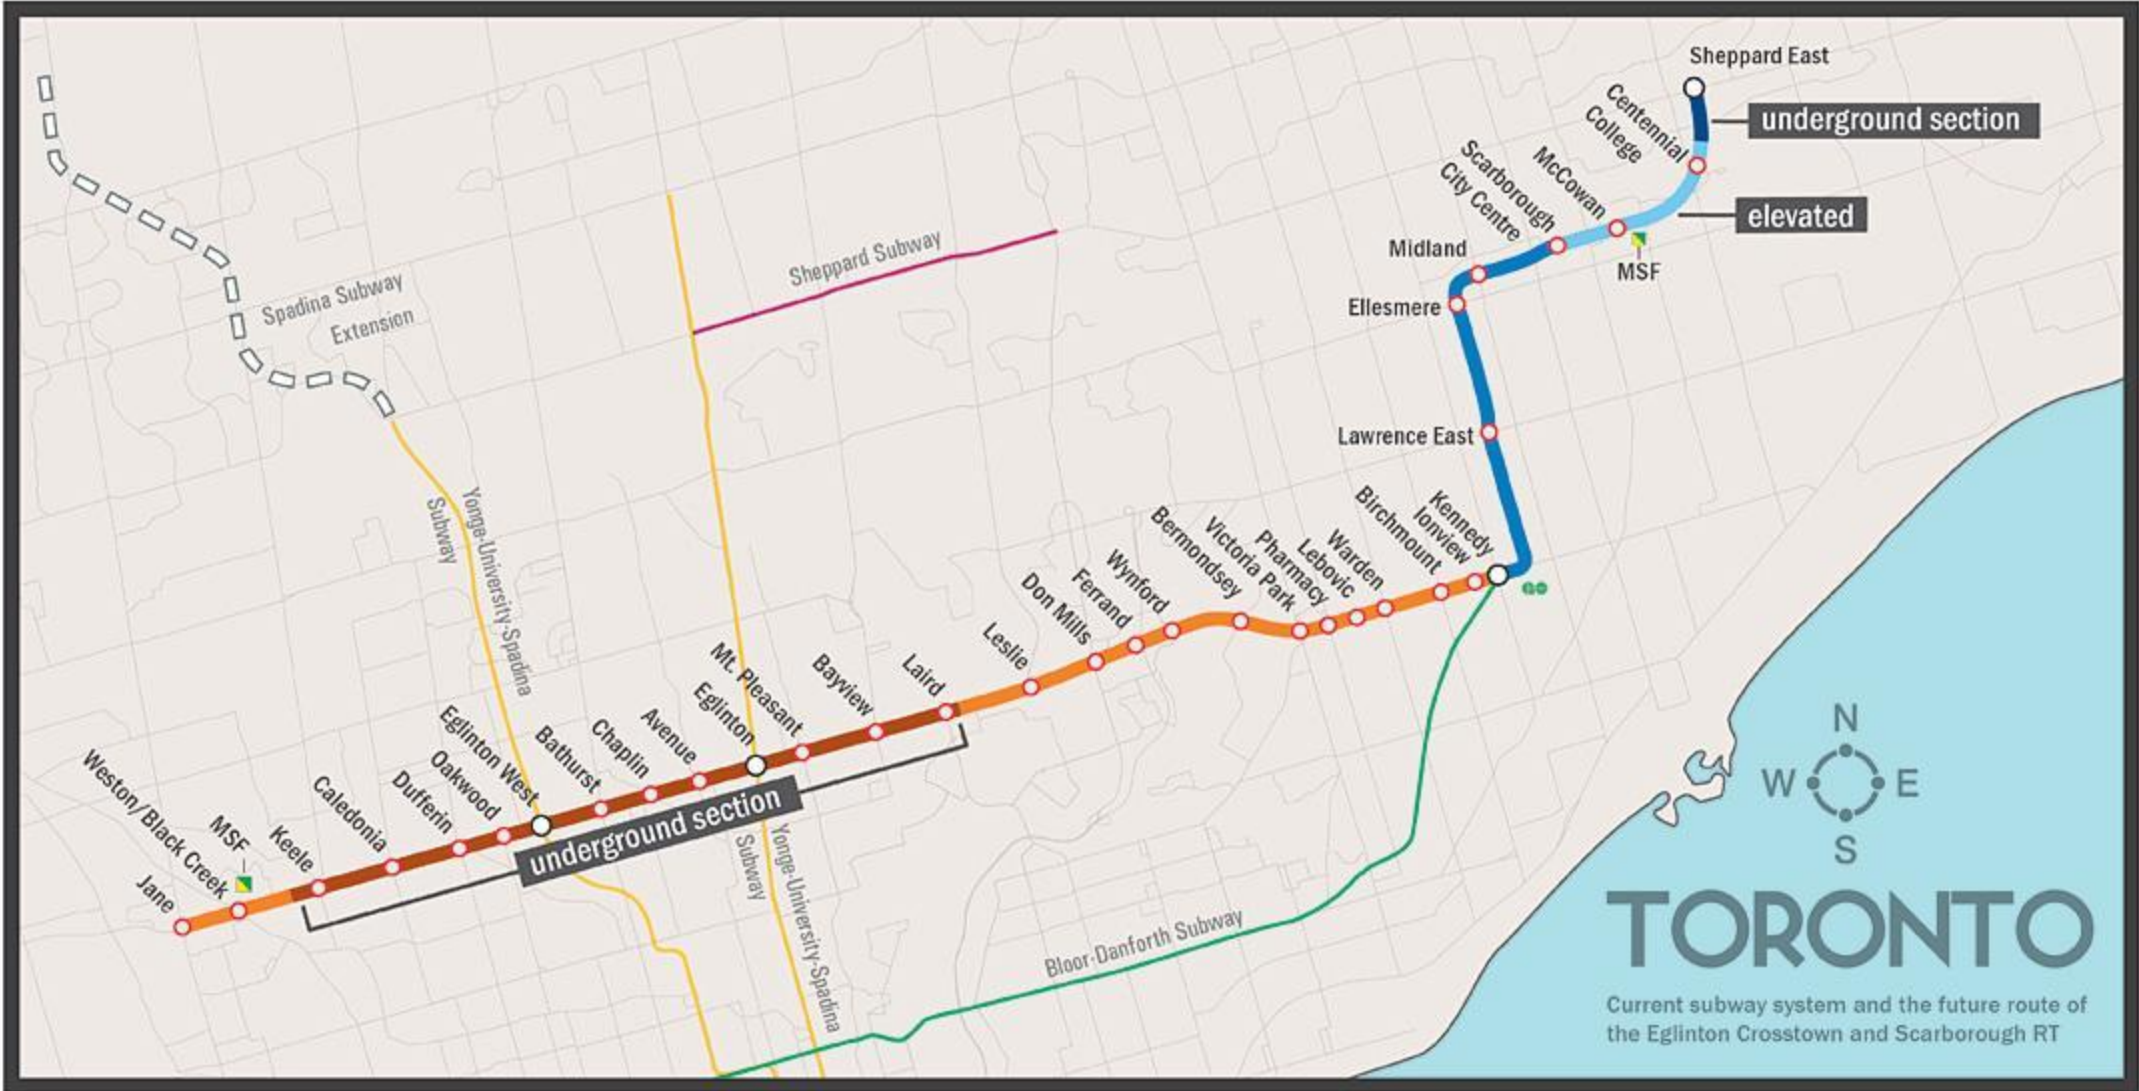

EGLINTON-SCARBOROUGH
CROSSLTOWN

Final station locations pending Provincial Review

A Metrolinx TTC Project